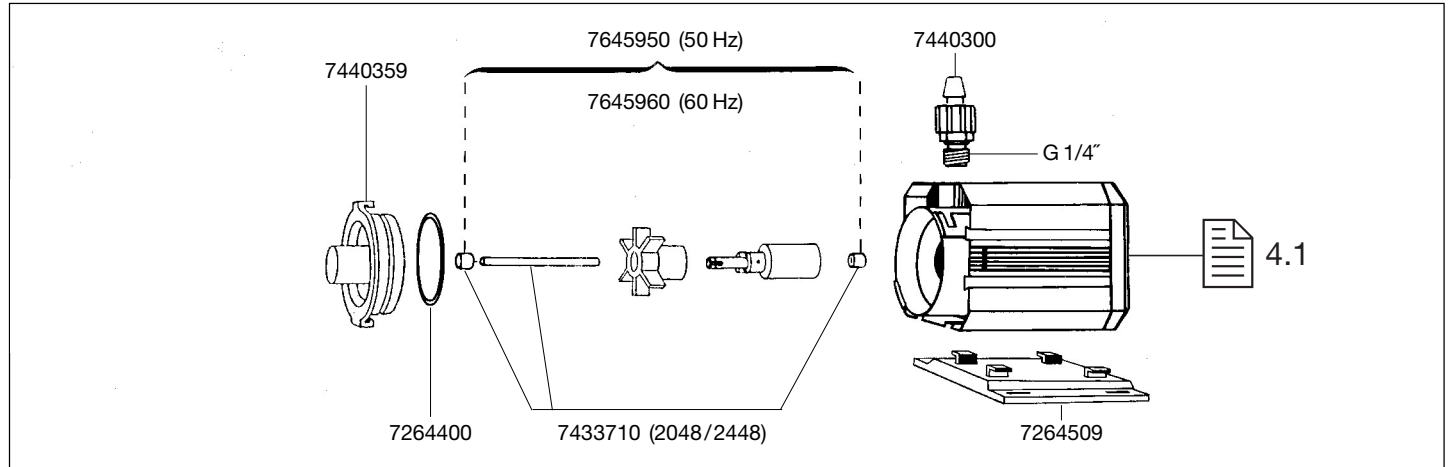

Spare parts. Subject to change without prior notice.

Order no.	Spare part	1048 / 3148
2615485	Coarse foam (2 pieces)	
4002960	Air regulating clamp for hose	
4009560	Set of cleaning brushes (not shown)	
7264400	O-ring (2 pieces)	
7264509	Mounting plate	
7271100	Suction cup (4 pieces)	
7289750	Sliding valve	
7289800	Filter bottom	
7433710	Shaft with bushings for 2048, 2448	
7440148	Adapter for Installation Kit	
7440300	Threaded connector pressure side	
7440359	Pump cover with bushing	
7478250	Attachment lug (4 pieces)	
7478860	Filter body with cartridge	
7478900	Diffusor	
7645950	Impeller (50 Hz) complete with shaft and bushings	
7645960	Impeller (60 Hz) complete with shaft and bushings	