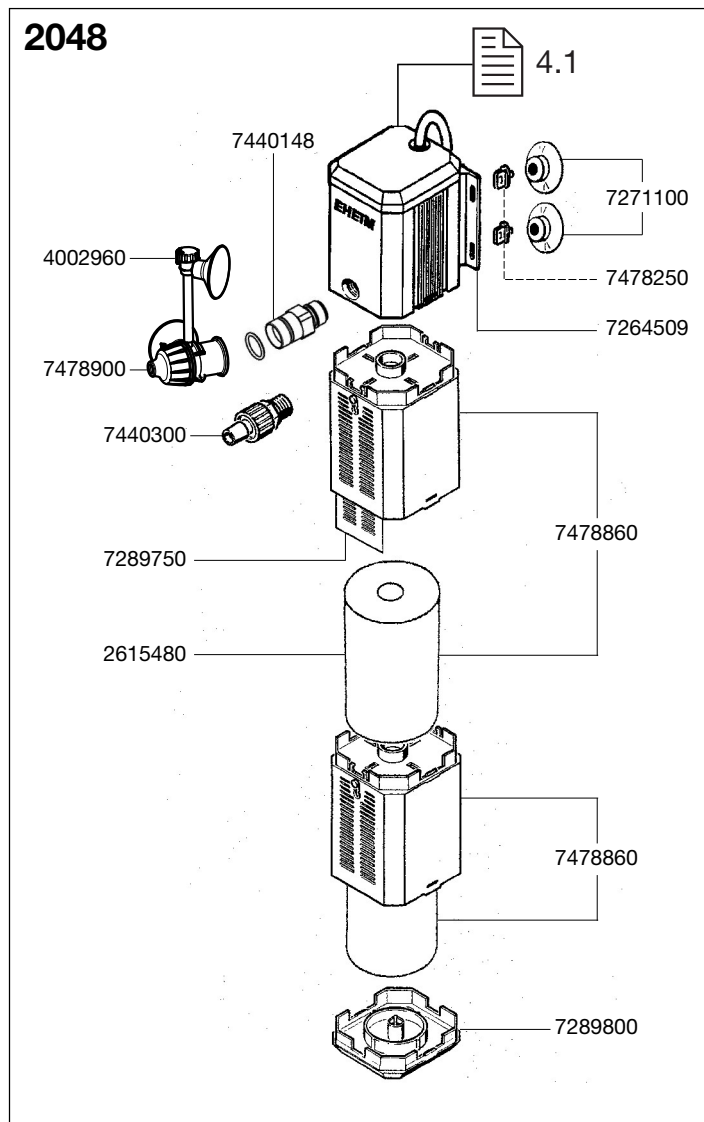

Spare parts. Subject to change without prior notice.

Order no.	Spare part	1048 / 3148
2615485	Coarse foam (2 pieces)	
4002960	Air regulating clamp for hose	
4009560	Set of cleaning brushes (not shown)	
7264400	O-ring (2 pieces)	
7264509	Mounting plate	
7271100	Suction cup (4 pieces)	
7289750	Sliding valve	
7289800	Filter bottom	
7433710	Shaft with bushings for 2048, 2448	
7440148	Adapter for Installation Kit	
7440300	Threaded connector pressure side	
7440359	Pump cover with bushing	
7478250	Attachment lug (4 pieces)	
7478860	Filter body with cartridge	
7478900	Diffusor	
7645950	Impeller (50 Hz) complete with shaft and bushings	
7645960	Impeller (60 Hz) complete with shaft and bushings	